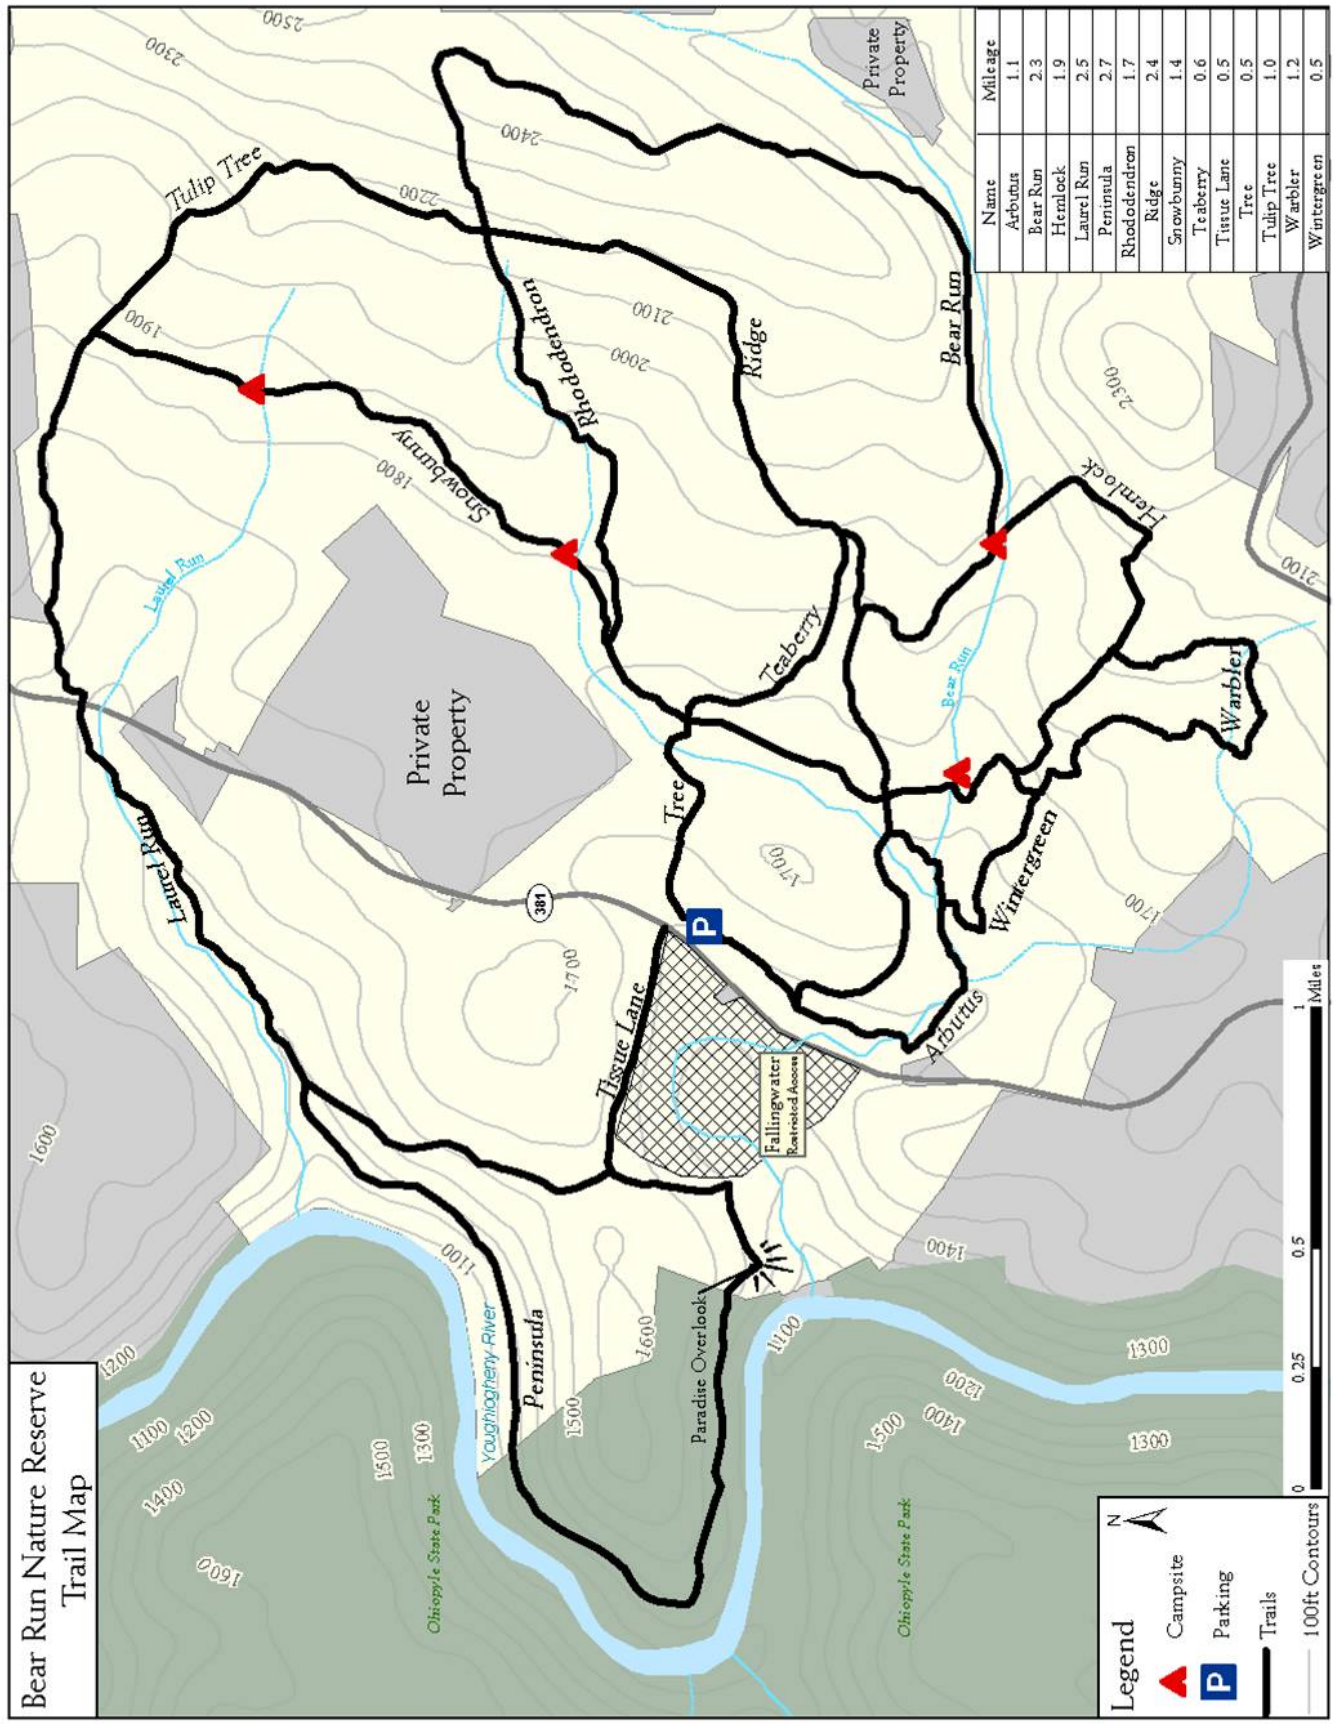

Bear Run Nature Reserve Trail Map

Name	Mileage
Arbutus	1.1
Bear Run	2.3
Hemlock	1.9
Laurel Run	2.5
Peninsula	2.7
Rhododendron	1.7
Ridge	2.4
Snowbunny	1.4
Teaberry	0.6
Tissue Lane	0.5
Tree	0.5
Tulip Tree	1.0
Warbler	1.2
Wintergreen	0.5

Legend

- Campsite
- Parking
- Trails
- 100ft Contours

Ohio's State Park

Ohio's State Park

Paradise Overlook

Fallingwater
Biological Station

Tissue Lane

381

Laurel Run

Teaberry

Hemlock

Warbler

Wintergreen

Arbutus

Peninsula

Vaughnagheny River