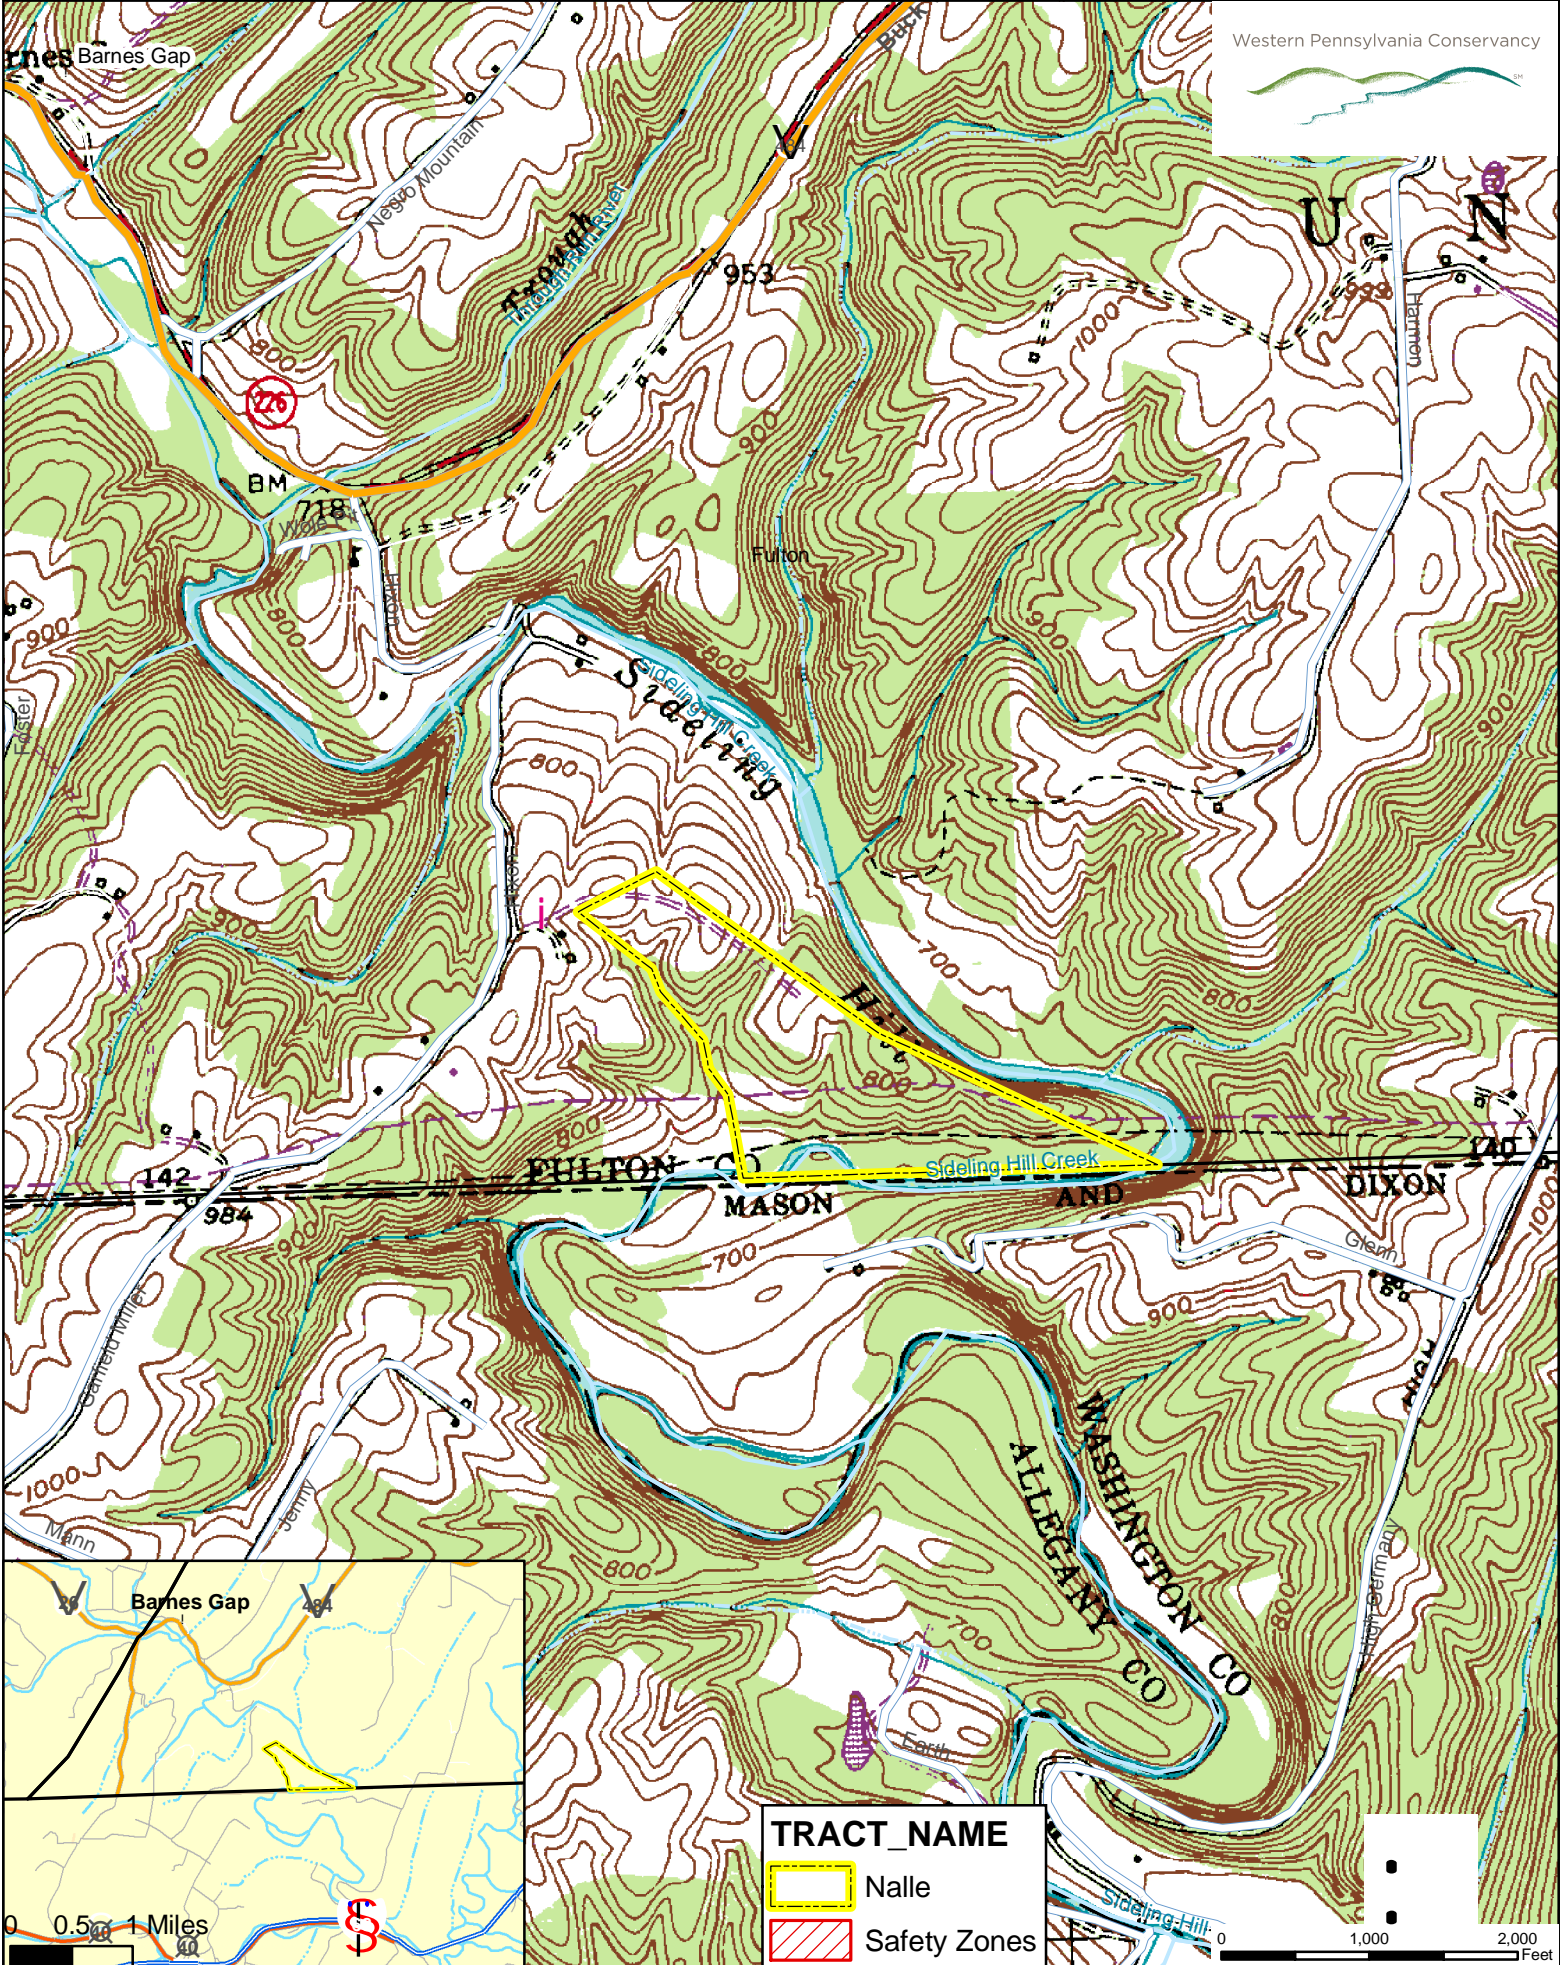

DMAP: Sideling Hill Creek - Nalle

Boundaries marked with small yellow signs

June 2009

Western Pennsylvania Conservancy

TRACT_NAME

-  Nalle
-  Safety Zones

0 0.5 1 Miles

0 1,000 2,000 Feet